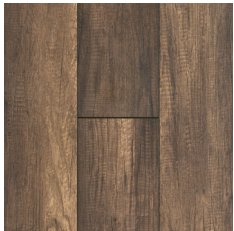

# Hartco®

Aesthetic Vision  
8" Overall LFR0384OVL

Spot of Tranquility  
8" Overall EIR LFR1384EIR

Warmer Fall  
8" Overall LFR3384OVL

Warmth of Home  
8" Overall EIR LFR2384EIR

Forest Trek  
8" Overall EIR LFR4384EIR

Storied Mountain  
8" Overall LFR9384OVL

Cooler Day  
8" Overall LFR7384OVL

Country Retreat  
8" Overall LFR6384OVL

Centerpiece Taupe  
8" Overall EIR LFR5384EIR

Treasured Piece  
8" Overall LFR8384OVL